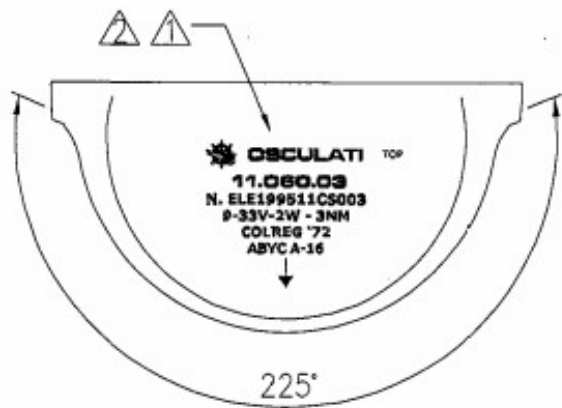

Black

VIEW A

Housing Description
 Lens
 Minimum Visible Distance
 Light Source
 Installation
 Multi-Voltage
 Power Consumption
 Degree of Protection
 View Angle

PC, Black
 PMMA, Clear
 3 Nautical Miles
 (Yachts and Powerboats)
 High power LEDs
 White, PVC, 2.0M
 9-33V DC
 2W
 IP 67
 225°